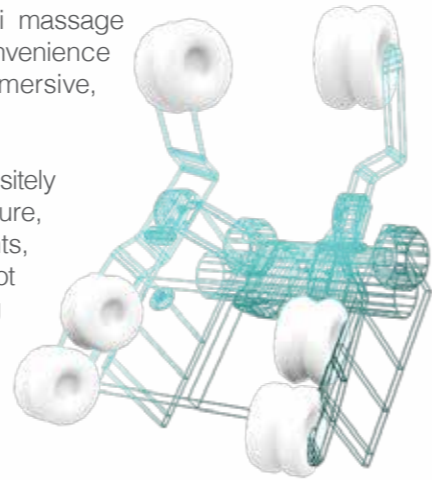

Full-body massage with 6-roller, 4D signature ITSU movements offering the royal touch

The solid, 6-roller, flexible mechanical arms work to provide a comprehensive massage, supplemented with an S-shaped design that kneading and rubbing motions, increasing the massage area by 300%.

On the ITSU Sensei Essence massage chair, the rollers go over the entire massage area, working to relieve and release pressure on the cervical spine and back lumbar area, effectively eliminating fatigue. At the same time, the adjustable built-in settings with 3 width options and 6 speed options offer extensive customisable choices to suit your personal preferences.

The 5x5 selection feature offers 25 different types of ITSU Sensei massage techniques, with a total of 32 automatic massage programs for total convenience and comfort. 10 levels of intensity settings, provide a fully-immersive, tailor-made massage experience that is 100% suited to your needs.

Appearance-wise, the well-designed chair is luxurious and exquisitely detailed. The interior of the chair comes with 6 kinds of air pressure, supplemented by massage rollers that operate in wave movements, offering an exceptionally comfortable massage. In addition, the foot massage bed is equipped with a "Gua Sha" scraping function, offering instant relief for fatigued soles to improve general well-being.

S-shaped mechanical arms increase the massage area by 300%

Daily healthcare massages can improve insomnia

Sleep pressure point

The sleep pressure point is located in the centre of the concave area behind the earlobe, in the depression below the occipital bone, between the Feng Chi pressure point and Yi Feng pressure point. Putting pressure on this acupressure point for 5-10 minutes daily can help calm your nerves and improve sleep quality, while also alleviating symptoms such as high blood pressure, headaches, dizziness, irritability, and heart palpitations.

Yong Quan pressure point

The Yong Quan acupressure point on the sole of the foot is the first kidney acupuncture point. It is located on the ball of the foot, slightly further down from the base between the second and third toes.

Meticulous care for your hands

Complement your health with acupressure massage

Each living organism has its own relatively independent life function, which is also referred to as "life force energy". The hands are a rich source of this "life force energy", which reflect the condition of various body parts. Through massage, various acupoints of the hands can be stimulated, which help to improve corresponding tissues and organs, playing a significant role in preventing and curing ailments while strengthening the body.

In Traditional Chinese Medicine, the hands are related to numerous acupuncture points, including three Yang meridians, three Yin meridians, and their acupoints' circulation and distribution. There are also fourteen separate channels, each distributing numerous special acupoints that can be used to treat systemic diseases, allowing a conducive flow of "Qi" within the body.

The 9 pressure points of the palm