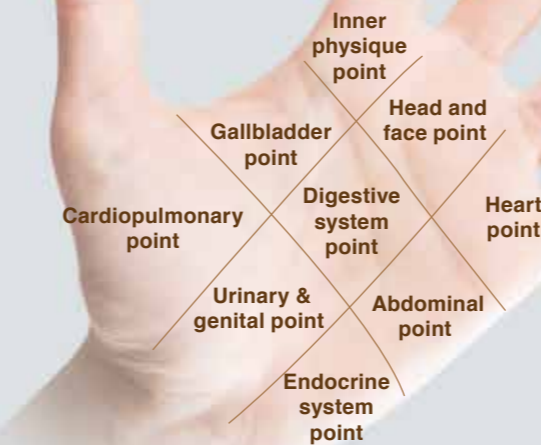

S-shaped mechanical arms increase the massage area by 300%

Daily healthcare massages can improve insomnia

Sleep pressure point

The sleep pressure point is located in the centre of the concave area behind the earlobe, in the depression below the occipital bone, between the Feng Chi pressure point and Yi Feng pressure point. Putting pressure on this acupressure point for 5-10 minutes daily can help calm your nerves and improve sleep quality, while also alleviating symptoms such as high blood pressure, headaches, dizziness, irritability, and heart palpitations.

Yong Quan pressure point

The Yong Quan acupressure point on the sole of the foot is the first kidney acupuncture point. It is located on the ball of the foot, slightly further down from the base between the second and third toes.

In Traditional Chinese Medicine, the hands are related to numerous acupuncture points, including three Yang meridians, three Yin meridians, and their acupoints' circulation and distribution. There are also fourteen separate channels, each distributing numerous special acupoints that can be used to treat systemic diseases, allowing a conducive flow of "Qi" within the body.

The 9 pressure points of the palm

The FIRST-EVER massage chair with Palm Massage Function

The ITSU Sensei Essence is the first in the industry to feature a palm massage function. Harnessing the power of pressured airbags, shiatsu movements stimulate corresponding acupuncture points on the hands and palms, promoting blood circulation to strengthen the body's inner strength. Simply slide your arms into the airbags, and let ITSU Sensei Essence do the work.