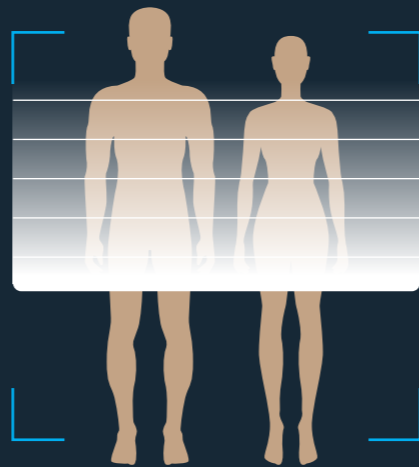

Intelligent body type detection

4 main custom programs, offering personalised massage patterns for everyone in the family.

The massage chair is equipped with an intelligent body type detection function, allowing it to perform precise massages according to various body types. You and your family will be able to enjoy a unique massage program specially tailored to suit your unique body type, plus a rejuvenating full-body air compression experience offered by the built-in wraparound airbags.

Personalise your massage chair to suit you

With ITSU, we not only offer a massage chair that tailors massages to suit your preferences and body type, but also customisable services. We have a range of colour choices available, allowing you to create a massage chair that is a perfect match for your personal style and décor. We recommend pairing your personalised massaged chair with our signature “Gua Sha” scraping function, which not only promotes blood circulation, but also completely relaxes the body and reinvigorates the spirit, bringing you high-quality sleep.