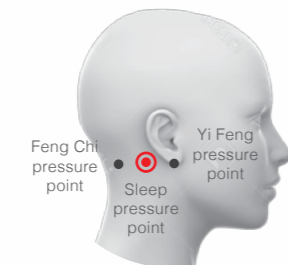

On the ITSU Sensei Essence massage chair, the rollers go over the entire massage area, working to relieve and release pressure on the cervical spine and back lumbar area, effectively eliminating fatigue. At the same time, the adjustable built-in settings with 3 width options and 6 speed options offer extensive customisable choices to suit your personal preferences.

The 5x5 selection feature offers 25 different types of ITSU Sensei massage techniques, with a total of 32 automatic massage programs for total convenience and comfort. 10 levels of intensity settings, provide a fully-immersive, tailor-made massage experience that is 100% suited to your needs.

S-shaped mechanical arms increase the massage area by 300%

Daily healthcare massages can improve insomnia

Sleep pressure point

The sleep pressure point is located in the centre of the concave area behind the earlobe, in the depression below the occipital bone, between the Feng Chi pressure point and Yi Feng pressure point. Putting pressure on this acupressure point for 5-10 minutes daily can help calm your nerves and improve sleep quality, while also alleviating symptoms such as high blood pressure, headaches, dizziness, irritability, and heart palpitations.